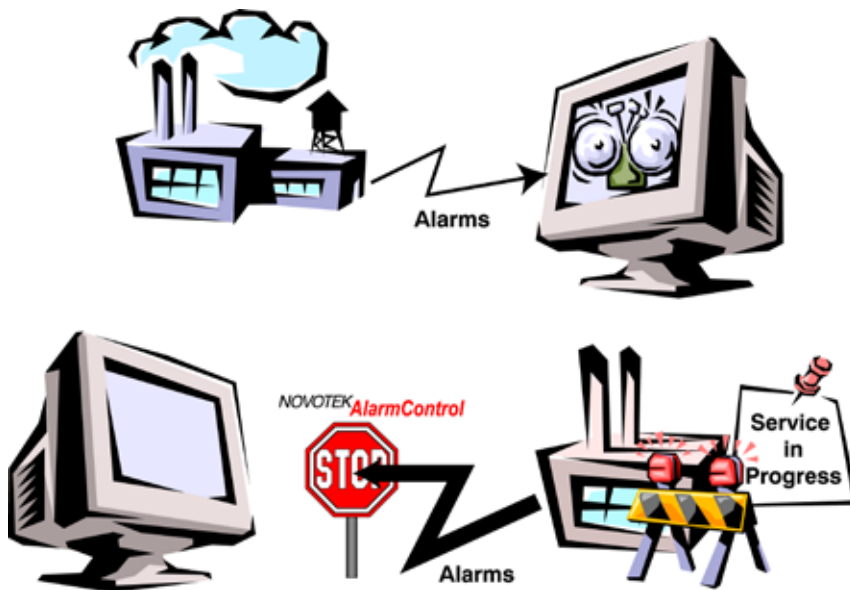

NOVOTEK AlarmControl

⌘ PLANT INFORMATION ⌘ PLANT EXECUTION ⌘ OPERATOR INTERFACE ⌘ CONTROL

The NovotekAlarmControl component provides the tools to block out alarms that are not relevant to the operation of the application. Instead of just providing a filter in the Alarm Summary the NovotekAlarmControl completely blocks out the alarm from all alarm destinations.

An iFIX component for blocking out unwanted alarms from your process

- ⌘ **BLOCK AND DE-BLOCK ALARM** by a simple drag and drop method.
- ⌘ **BLOCK SINGLE TAGS**, e.g. when a faulty transducer constantly is alarming.
- ⌘ **BLOCK USER DEFINED GROUPS OF TAGS**, e.g. when an entire part of a process is not in operation.
- ⌘ **DISTRIBUTED CLIENT/SERVER.**
- ⌘ **ACTIVEX COMPONENT.**
- ⌘ **BLOCKING STATUS** is distributed to all nodes.
- ⌘ **USABLE IN MOST** branches of industry.
- ⌘ **HANDLES** redundant systems.
- ⌘ **BLOCKING STATUS** is kept when the node is restarted.
- ⌘ **INTEGRATED WITH** the iFIX security system.
- ⌘ **ALLOWS FOR USER** definable VBA scripts for blocking alarms from applications.

NOVOTEK *AlarmControl*

FACTS

NovotekAlarmControl helps you to block unwanted alarms from your process. By doing so the production becomes more efficient since you don't have to deal with unnecessary alarms.